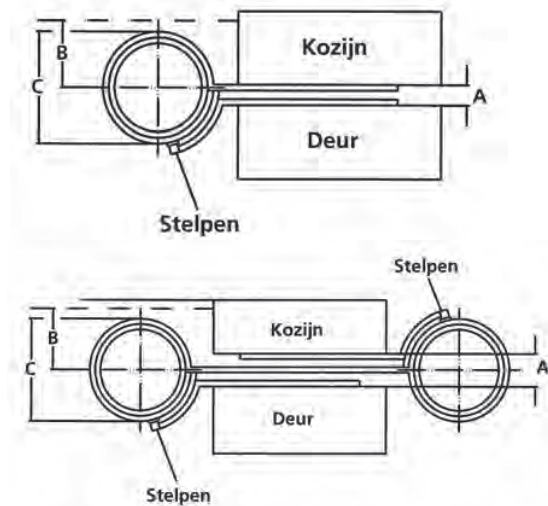

Hieronder staan 2 tekeningen voor afstandsmaten van de dubbelwerkende en de enkelwerkende deurveerscharnieren t.o.v. het kozijn en de deur.

A = Afstand tussen deur en kozijn
B = minimumafstand t.o.v. de muur naast het kozijn.
C = Knoopmaat

Enkelwerkende deurveerscharnieren:

75mm / 1400xxx: A = 5,0mm, B = 15mm, C = 21mm
100mm / 1401xxx: A = 5,0mm, B = 15mm, C = 21mm
125mm / 1405xxx: A = 5,5mm, B = 16mm, C = 23mm
150mm / 1409xxx: A = 6,0mm, B = 17mm, C = 26mm
175mm / 1413xxx: A = 7,5mm, B = 18mm, C = 29mm
200mm / 1417xxx: A = 8,5mm, B = 20mm, C = 34mm
250mm / 1421xxx: A = 9,5mm, B = 23mm, C = 38mm
300mm / 1425xxx: A = 9,5mm, B = 25mm, C = 44mm

Dubbelwerkende deurveerscharnieren:

50mm / 1428xxx: A = 11mm, B = 14mm, C = 21mm
75mm / 1429xxx: A = 10mm, B = 15mm, C = 21mm
100mm / 1430xxx: A = 10mm, B = 15mm, C = 21mm
125mm / 1433xxx: A = 11mm, B = 16mm, C = 23mm
150mm / 1436xxx: A = 12mm, B = 17mm, C = 26mm
175mm / 1439xxx: A = 15mm, B = 18mm, C = 29mm
200mm / 1442xxx: A = 17mm, B = 20mm, C = 34mm
250mm / 1445xxx: A = 19mm, B = 23mm, C = 38mm
300mm / 1448xxx: A = 19mm, B = 25mm, C = 44mm

Bij gebruik van 3 bommerscharnieren vanaf 150mm op deuren van 2015 en 2310mm dienen de volgende montage-afstanden in acht te worden genomen:

Afstand bovenkant tot 1e scharnier = 20cm
Afstand tussen 1e en 2e scharnier = 5cm
Afstand onderkant deur en 3e scharnier = 20cm