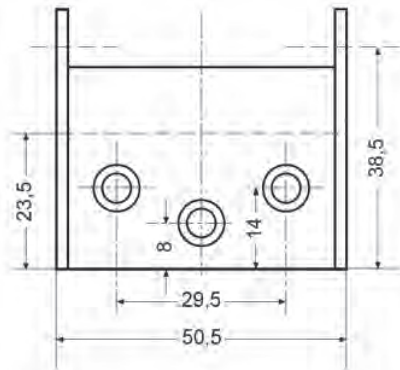

BOMMERSCHARNIEREN - 50 MM

- Voor deurdiktes 25-30 mm
- Max. deurbreedte 610 mm
- Max. deurhoogte 1170 mm
- Max. deurgewicht 10 Kg